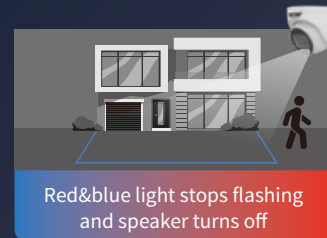

Multiple interfaces

Audio I/O, Alarm I/O
Built-in SD card slot

High volume speaker

Stronger deterrence to drive away intruders

130dB true WDR

Super clear images and more details in strong backlight environment

Smart Intrusion Prevention

Filter false alarm and only focus on interested targets

Brighter image and clearer presentation of details

Deterrence modes

Dual-Light Mode

IR Mode

Warm Light Mode

Application scenarios