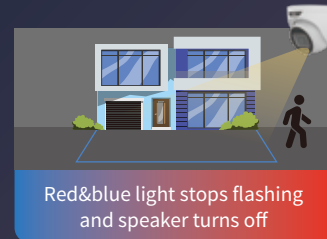

Multiple interfaces

Audio I/O, Alarm I/O
Built-in SD card slot

High volume speaker

Stronger deterrence to drive away intruders

130dB true WDR

Super clear images and more details in strong backlight environment

Smart Intrusion Prevention

Filter false alarm and only focus on interested targets

Brighter image and clearer presentation of details

Deterrence modes

Dual-Light Mode

IR Mode

Warm Light Mode

Application scenarios