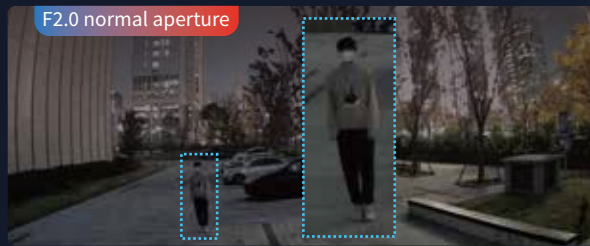

Tri-Guard 2.0

Guardian at night, protection on site

180° super wide view

The dual-lens turret provides super wide view and reduces blind spots

F1.0 big aperture

Collect 4 times amount of light compared with F2.0 aperture

Multiple interfaces

Audio I/O, Alarm I/O
Built-in SD card slot

High volume speaker

Stronger deterrence to drive away intruders

130dB true WDR

Super clear images and more details in strong backlight environment

Smart Intrusion Prevention

Filter false alarm and only focus on interested targets

Brighter image and clearer presentation of details

Deterrence modes

Dual-Light Mode

IR Mode

Warm Light Mode

Application scenarios

8MP Tri-Guard Dual-lens Fixed Turret Network Camera

IPC3K28SE-ADF28KMC-DL-I0

- 8MP@20fps
- 0.0005 lux (F1.0, AGC ON)
- 130dB true WDR
- Support red & blue warning light
- Built-in 2 mics & speaker
- IP67 & IK10