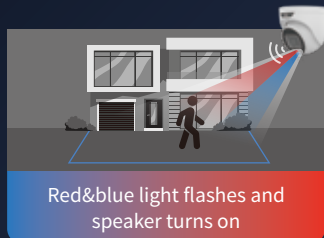

Multiple interfaces

Audio I/O, Alarm I/O
Built-in SD card slot

High volume speaker

Stronger deterrence to drive away intruders

130dB true WDR

Super clear images and more details in strong backlight environment

Smart Intrusion Prevention

Filter false alarm and only focus on interested targets

Brighter image and clearer presentation of details

Deterrence modes

Dual-Light Mode

IR Mode

Warm Light Mode

Application scenarios