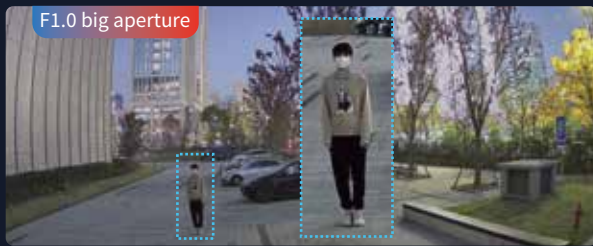

Tri-Guard 2.0

Guardian at night, protection on site

180° super wide view

The dual-lens turret provides super wide view and reduces blind spots

F1.0 big aperture

Collect 4 times amount of light compared with F2.0 aperture

Multiple interfaces

Audio I/O, Alarm I/O
Built-in SD card slot

High volume speaker

Stronger deterrence to drive away intruders

130dB true WDR

Super clear images and more details in strong backlight environment

Smart Intrusion Prevention

Filter false alarm and only focus on interested targets

Brighter image and clearer presentation of details

Deterrence modes

Dual-Light Mode

IR Mode

Warm Light Mode

Application scenarios