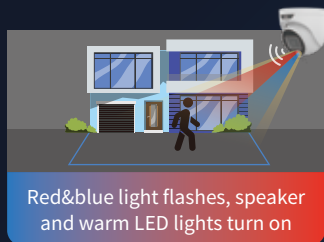

Multiple interfaces

Audio I/O, Alarm I/O
Built-in SD card slot

High volume speaker

Stronger deterrence to drive away intruders

130dB true WDR

Super clear images and more details in strong backlight environment

Smart Intrusion Prevention

Filter false alarm and only focus on interested targets

Brighter image and clearer presentation of details

Deterrence modes

Dual-Light Mode

IR Mode

Warm Light Mode

Application scenarios